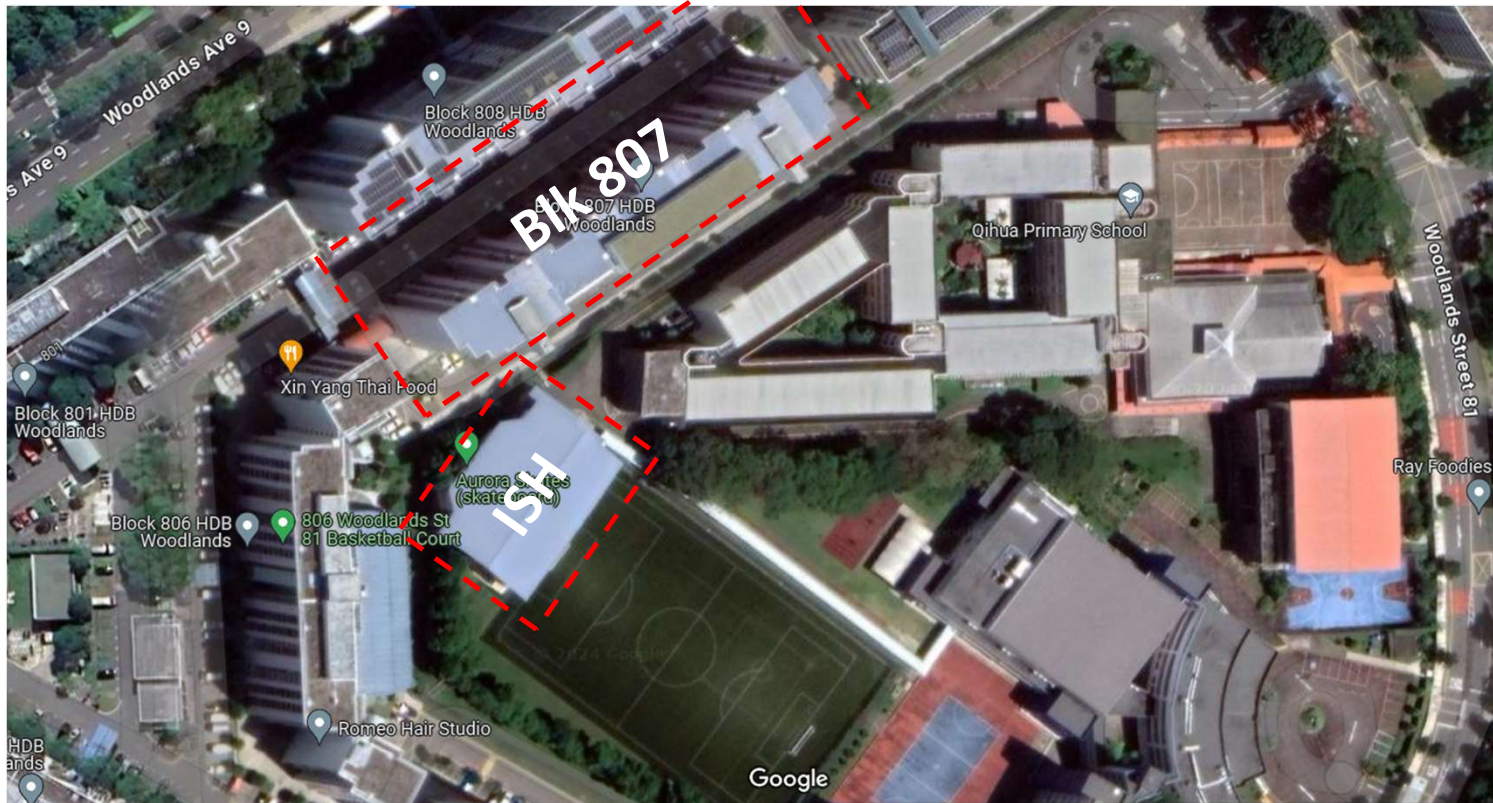

Bedok View Secondary School

- Address – 6 Bedok South Ave 3, Singapore 469293
- Nearest MRT – Tanah Merah (EW4)
- Nearest Carpark – HDB Blk 58, New Upper Changi Road
 - After parking, the walking distance to the Side Gate 3 is about 400m, from the side gate to the Indoor Sports Hall is another 150m, partially unsheltered. Participants/Spectators are reminded to bring umbrellas.
 - Entry to the Indoor Sports Hall **IS NOT** via the main gate of the school. The designated entry is at the Side Gate at the corner of the soccer field, at the junction of Bedok South Ave 3/New Upper Changi Road.

Entry into School -
Side Gate 3

Bedok View Secondary School

Riverside Secondary School

- Address - 3 Woodlands St 81. S(738524)
- Entry to the Indoor Sports Hall **IS NOT** via the main gate of the school. The designated entry is at the Side Gate Near Blk 807, Woodlands St 81. S(730807)
- Nearest MRT - Woodlands (NS9/TE2)
- Nearest Carpark - HDB Blk 807, Woodlands St 81

Riverside Secondary School

- Address – 3 Woodlands St 81. S(738524)
- Entry to the Indoor Sports Hall IS NOT via the main gate of the school. The designated entry is at the Side Gate Near Blk 807, Woodlands St 81. S(730807)
- Nearest MRT – Woodlands (NS9/TE2)
- Nearest Carpark – HDB Blk 807, Woodlands St 81