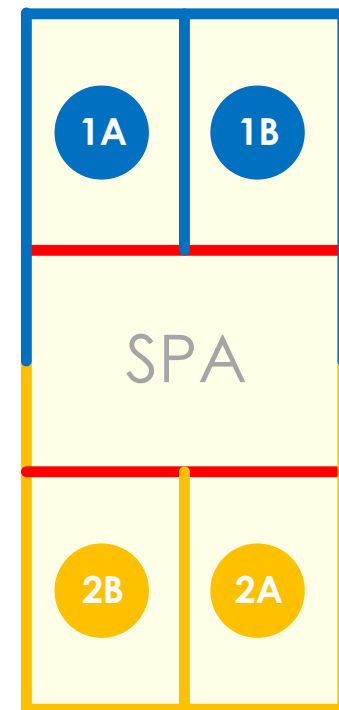

Officiated Matches (No Line Judges)

- Referee Responsibilities
  - Tracks the score and player positions
  - Call the scores
  - Non Volley Zone faults, Service faults
  - Appeals
- Players' Responsibilities
  - All other line calls (loud, audible and promptly) on respective court
  - Extend benefit of doubt to opponents
  - Spirit of Sportsmanship

R